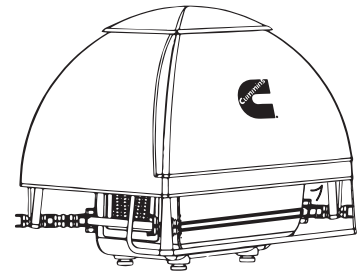

PORTABLE INVERTER GENERATOR RUNNING COVER

Part Number	A076C160
Compatibility	P4500i P4500iDF P5000iDF EFI
Non-Cummins Generator Compatibility	Up to 124 in Perimeter
Max Wind Load	70 mph
Max Snow Load	18 in
Warranty	1 Year Limited Cummins Parts Warranty*
Safety	NFPA 701 FR Materials Tested, CO Sensor Compatible