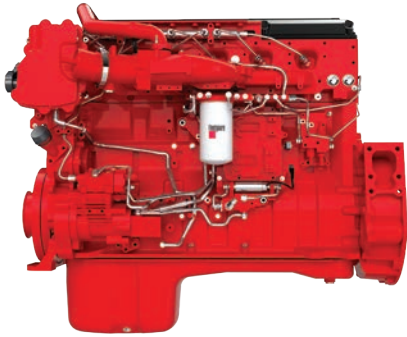

LESS FUEL USAGE

- LESS FUEL CONSUMPTION AND NOISE
- FULLY INTEGRATED COMPONENTS FOR MAXIMUM OPTIMIZATION

ALWAYS ON

MORE POWER

- 15% more power than the previous model
- More machine capability with higher power density
- Exceptional reliability maintained with performance increases
- Ratings ranging from 675 hp to 450 hp