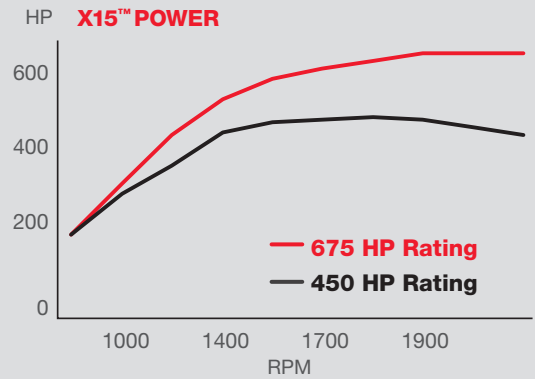

MORE PERFORMANCE

$$\left[\begin{array}{c} 15\% \\ \text{MORE POWER} \end{array} \right] + \left[\begin{array}{c} 60\% \\ \text{MORE TORQUE} \end{array} \right] = \text{MORE PRODUCTIVITY}$$

Compared to the previous model

LESS FUEL USAGE

- LESS FUEL CONSUMPTION AND NOISE
- FULLY INTEGRATED COMPONENTS FOR MAXIMUM OPTIMIZATION

ALWAYS ON

MORE POWER

- 15% more power than the previous model
- More machine capability with higher power density
- Exceptional reliability maintained with performance increases
- Ratings ranging from 675 hp to 450 hp

MORE TORQUE

- 60% higher peak torque
- Torque curve increases below rated speed support machine productivity improvements

X15™

PERFORMANCE SERIES

Power HP (kW)	Peak Torque lb-ft (N•m) @ rpm
X15 Power Ratings	
675 (503)	2050 (2778) @ 1400
650 (485)	2050 (2778) @ 1400
630 (470)	2050 (2778) @ 1400
625 (466)	2050 (2779) @ 1400
600 (447)	2050 (2779) @ 1400
575 (429)	1950 (2645) @ 1400
550 (410)	1750 (2373) @ 1400
535 (399)	1950 (2645) @ 1400
525 (391)	1750 (2373) @ 1400
500 (373)	1600 (2169) @ 1400
472 (352)	1700 (2305) @ 1400
450 (336)	1700 (2305) @ 1400