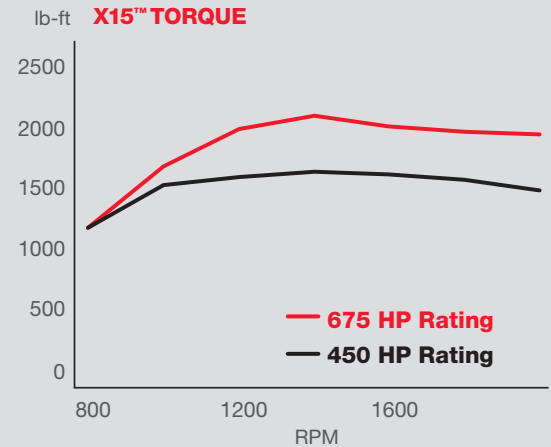

MORE PERFORMANCE

$$\left[\begin{array}{c} 15\% \\ \text{MORE POWER} \end{array} \right] + \left[\begin{array}{c} 60\% \\ \text{MORE TORQUE} \end{array} \right] = \text{MORE PRODUCTIVITY}$$

Compared to the previous model

LESS FUEL USAGE

- LESS FUEL CONSUMPTION AND NOISE
- FULLY INTEGRATED COMPONENTS FOR MAXIMUM OPTIMIZATION

ALWAYS ON

MORE POWER

- 15% more power than the previous model
- More machine capability with higher power density
- Exceptional reliability maintained with performance increases
- Ratings ranging from 675 hp to 450 hp

MORE TORQUE

- 60% higher peak torque
- Torque curve increases below rated speed support machine productivity improvements

X15™

PERFORMANCE SERIES

Power HP (kW)	Peak Torque lb-ft (N•m) @ rpm
X15 Power Ratings	
675 (503)	2050 (2778) @ 1400
650 (485)	2050 (2778) @ 1400
630 (470)	2050 (2778) @ 1400
625 (466)	2050 (2779) @ 1400
600 (447)	2050 (2779) @ 1400
575 (429)	1950 (2645) @ 1400
550 (410)	1750 (2373) @ 1400
535 (399)	1950 (2645) @ 1400
525 (391)	1750 (2373) @ 1400
500 (373)	1600 (2169) @ 1400
472 (352)	1700 (2305) @ 1400
450 (336)	1700 (2305) @ 1400