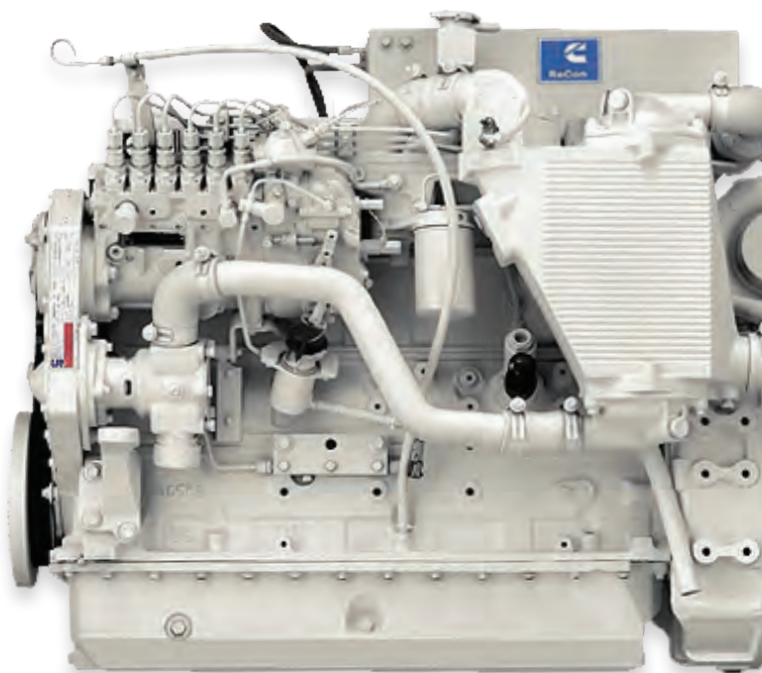

Give Your Vessel a
New Heartbeat.

Mechanical ReCon® Engines.

Repower with a ReCon® Engine.

Many engine rebuilders fix only what is broken – they may not replace worn parts that are borderline or hidden from view. Cummins ReCon® engines are completely disassembled, inspected, remanufactured to factory specifications, performance tested and backed by a full 2-year/2000-hour Cummins warranty. After product installation, all ReCon engines receive an installation review and sea trial from a certified Cummins representative.

For a genuine Cummins solution with less downtime, and performance you can depend on, count on Cummins ReCon engines. Every™ Time.

The Power of Cummins ReCon Engines:

- After product installation, all ReCon engines receive an installation review and sea trial from a certified Cummins representative
- Complete Repower package: Instrument panel, isolator mounts, extension harness, exhaust elbow, and front mounting brackets
- Available with new transmissions
- Extended warranties available
- Lower cost versus “New”
- Core value for your old Cummins engine
- Application engineers to help with your installation needs
- Also available, ReCon exchange engines or short/long blocks.