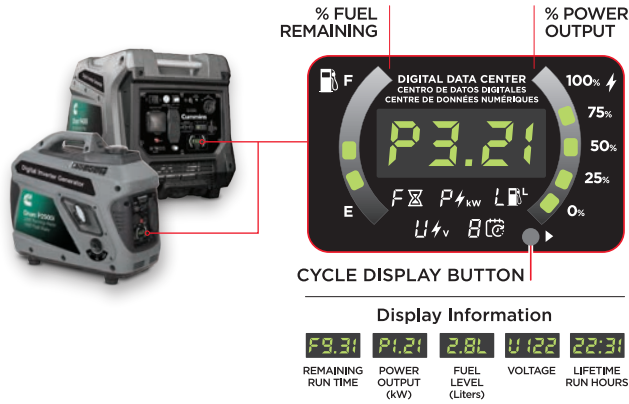

LED DISPLAYS*

Precise readings to keep you in the know.

Generators