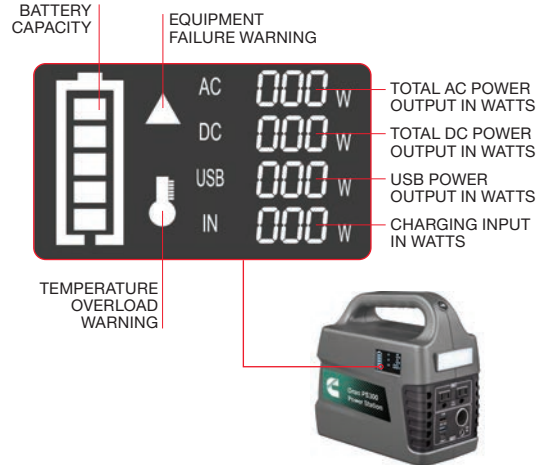

Power Stations