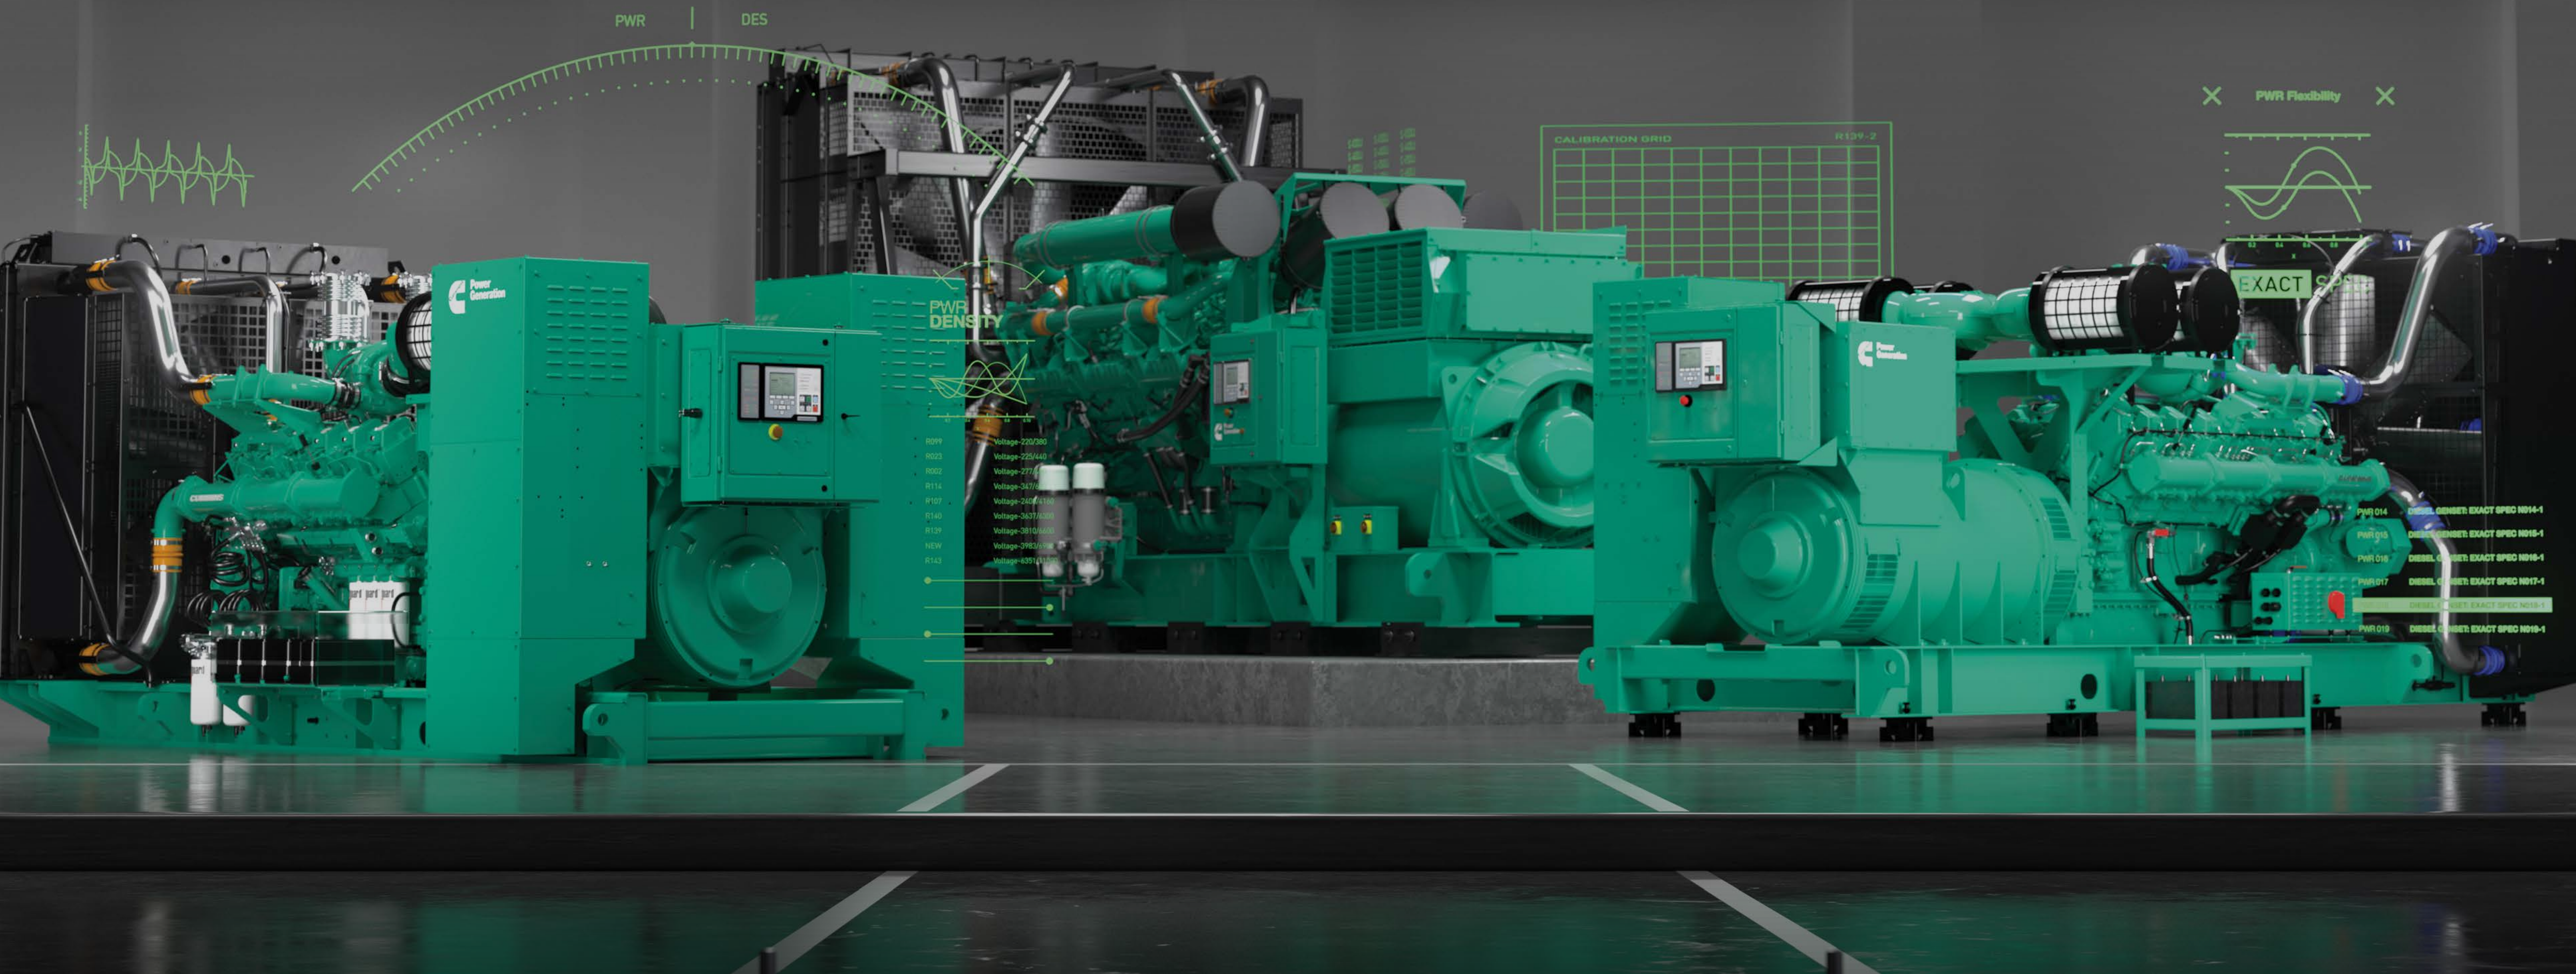

Centum™

SERIES GENERATORS

THE EVOLUTION BEGINS

Introducing Cummins Centum™ Series generator sets: a new and evolving line designed to deliver a complete spectrum of power to meet global demands for more efficiency and sustainability. With next-generation performance, flexibility and sustainability, you get exactly the generator you want — without compromise.

- ST 3YR 1500HR Parts + Labor + Travel
- ST 5YR 2500HR PARTS
- ST 5YR 2500HR Parts + Labor + Travel
- ST 10YR 5000HR Parts
- ST 10YR 5000HR Parts + Labor
- ST 10YR 5000HR Parts + Labor + Travel
- DCC 3YR UNLIMITED HR PARTS
- DCC 5YR UNLIMITED HR PARTS
- DCC 10YR UNLIMITED HR PARTS
- DCC 3YR UNLIMITED HR P + L
- DCC 5YR UNLIMITED HR P + L
- DCC 10YR UNLIMITED HR P + L
- DCC 3YR UNLIMITED HR P + L + T
- DCC 5YR UNLIMITED HR P + L + T
- DCC 10YR UNLIMITED HR P + L + T

POWER DENSITY AND FLEXIBILITY

RIGHT-SIZED POWER

PWR DES

PWR DENSITY

- R099 Voltage-220/380
- R023 Voltage-225/440
- R002 Voltage-277/540
- R114 Voltage-347/690
- R107 Voltage-240/480
- R140 Voltage-347/690
- R139 Voltage-315/630
- HEW Voltage-9120/9120
- R143 Voltage-6531/13062